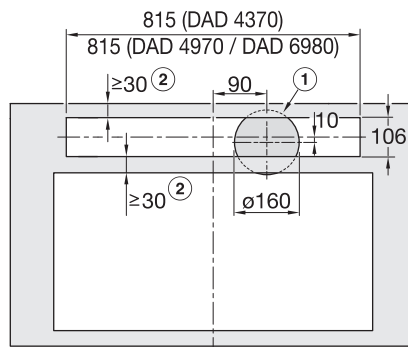

## DAD 6980 Levantar Ambient Downdraft-werkbladafzuiging

936 mm | 450 m<sup>3</sup>/h | 62.0 dB(a) | Touch | Con@ctivity | AmbientLight | ECO-motor

DAD4970, DAD6980, Installation drawings

DAD4370, DAD4870, DAD4970, DAD6880, DAD6980,  
Installation drawings

DAD4370, DAD4870, DAD4970, DAD6880, DAD6980,  
Installation drawings

DAD4370, DAD4970, DAD6980, flush, Installation drawings

DAD4370, DAD4970, DAD6980, overlying, Installation drawings

DAD4970, DAD6980, surface mounted installation,  
common cutout, Installation drawings