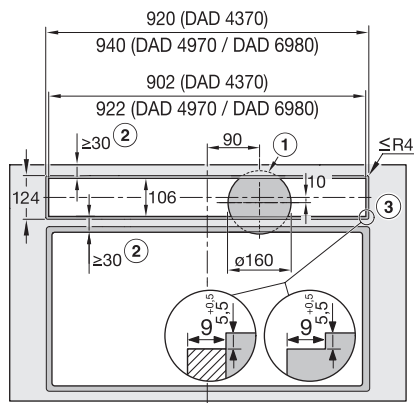

## DAD 6980 Levantar Ambient Downdraft-werkbladafzuiging

936 mm | 450 m<sup>3</sup>/h | 62.0 dB(a) | Touch | Con@ctivity | AmbientLight | ECO-motor

DAD4970, DAD6980, Installation drawings

DAD4370, DAD4870, DAD4970, DAD6880, DAD6980,  
Installation drawings

DAD4370, DAD4870, DAD4970, DAD6880, DAD6980,  
Installation drawings

DAD4370, DAD4970, DAD6980, flush, Installation drawings

DAD4370, DAD4970, DAD6980, overlying, Installation drawings

DAD4970, DAD6980, surface mounted installation,  
common cutout, Installation drawings

DAD4970, DAD6980, flush, Installation drawings