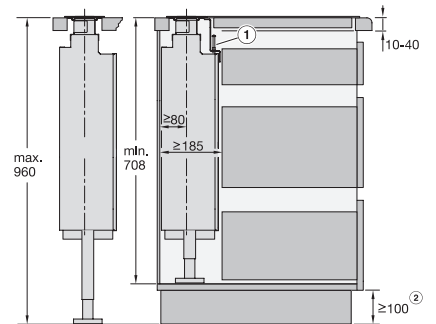

## DAD 6980 Levantar Ambient Downdraft-werkbladafzuiging

936 mm | 450 m<sup>3</sup>/h | 62.0 dB(a) | Touch | Con@ctivity | AmbientLight | ECO-motor

DAD4970, DAD6980, Installation drawings

DAD4370, DAD4870, DAD4970, DAD6880, DAD6980,  
Installation drawings

DAD4370, DAD4870, DAD4970, DAD6880, DAD6980,  
Installation drawings

DAD4370, DAD4970, DAD6980, flush, Installation drawings

DAD4370, DAD4970, DAD6980, overlying, Installation drawings

DAD4970, DAD6980, surface mounted installation,  
common cutout, Installation drawings

DAD4970, DAD6980, flush, Installation drawings