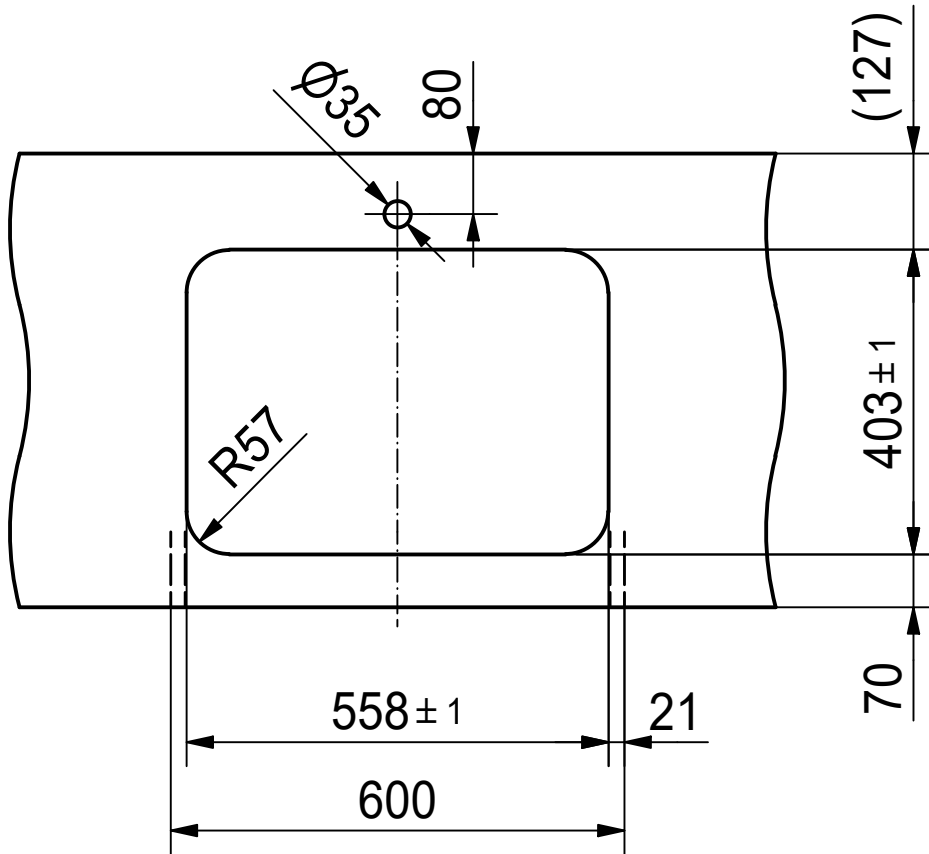

CO

Drawing No.	20166907	Revision	F
Drawn Date	28.01.2010		
These drawings and specifications are the property of NIRO-Plan AG and shall not be reproduced, copied or transferred to any third party without the prior written permission of NIRO-Plan AG, Aarburg, Switzerland			

Franke Küchentechnik AG
CH-4663 Aarburg
Phone: +41 62 787 31 31
Internet: www.franke.com

LAX 160D 3.5"

installing document

Sheet	Sheets
3	6