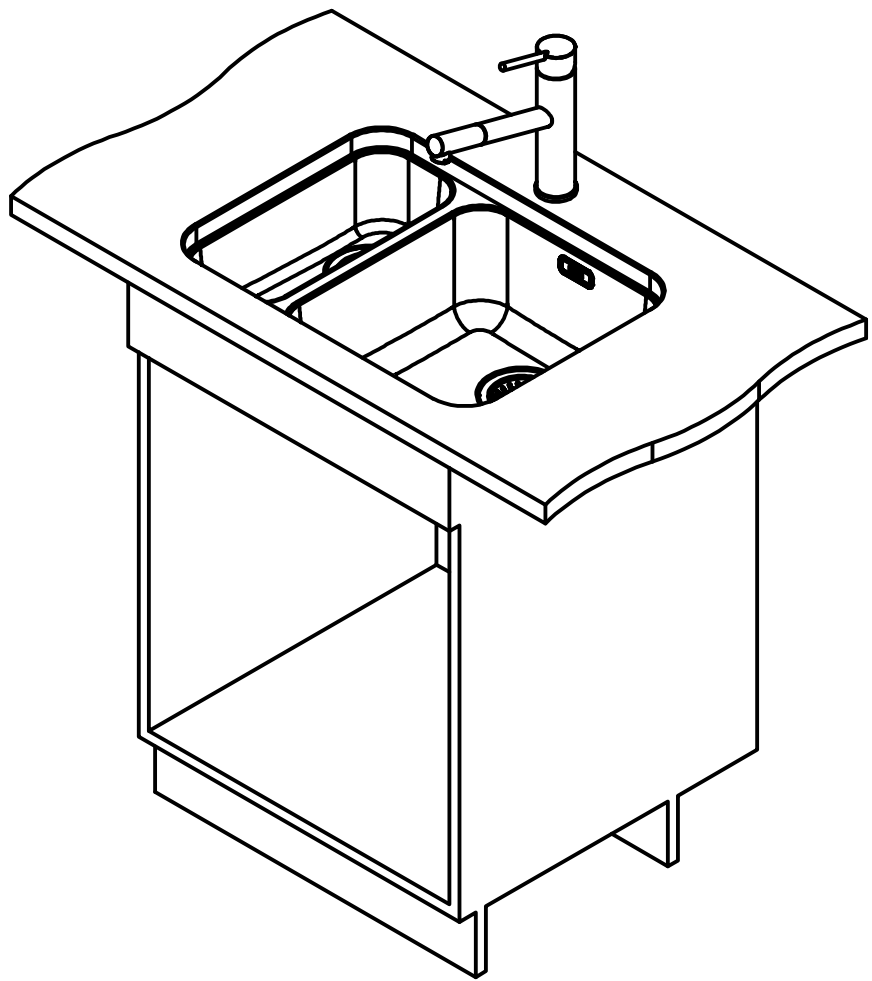

ISO

Drawing No.	20166907	Revision	F
Drawn Date	28.01.2010		
These drawings and specifications are the property of NIRO-Plan AG and shall not be reproduced, copied or transferred to any third party without the prior written permission of NIRO-Plan AG, Aarburg, Switzerland			

Franke Küchentechnik AG
CH-4663 Aarburg
Phone: +41 62 787 31 31
Internet: www.franke.com

LAX 160D 3.5"

installing document

Sheet	Sheets
6	6