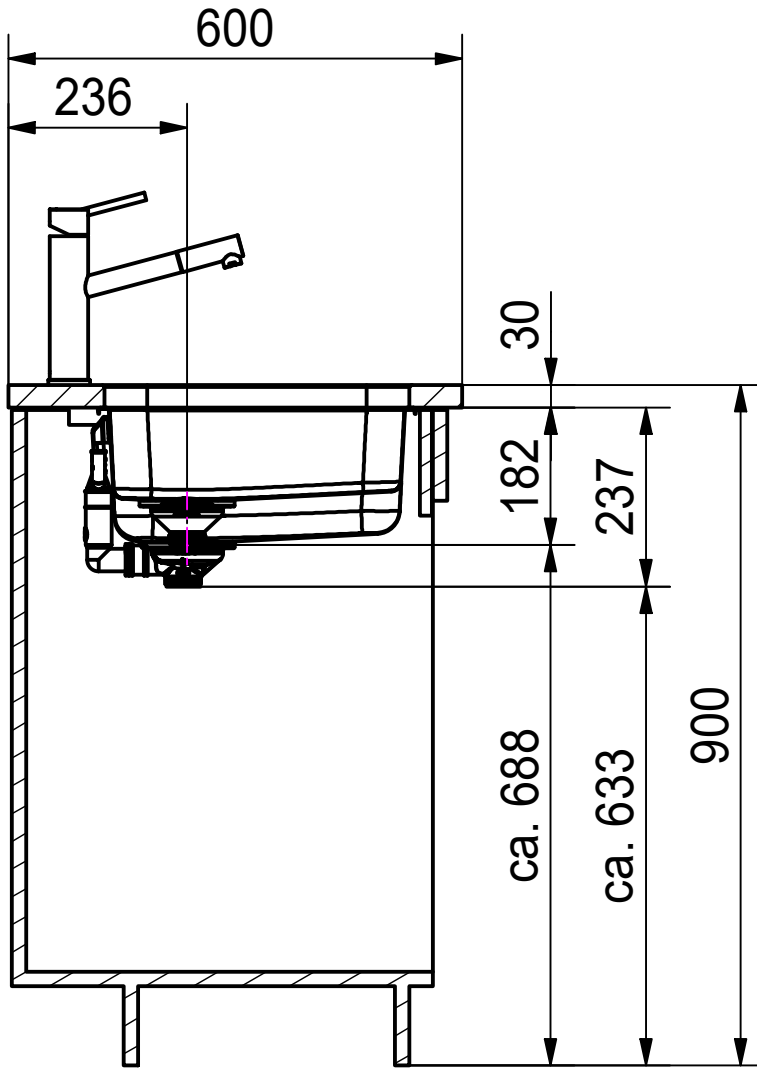

DS

Drawing No.	20166907	Revision	F
Drawn Date	28.01.2010		
These drawings and specifications are the property of NIRO-Plan AG and shall not be reproduced, copied or transferred to any third party without the prior written permission of NIRO-Plan AG, Aarburg, Switzerland			

Franke Küchentechnik AG
CH-4663 Aarburg
Phone: +41 62 787 31 31
Internet: www.franke.com

LAX 160D 3.5"

installing document

Sheet	Sheets
2	6