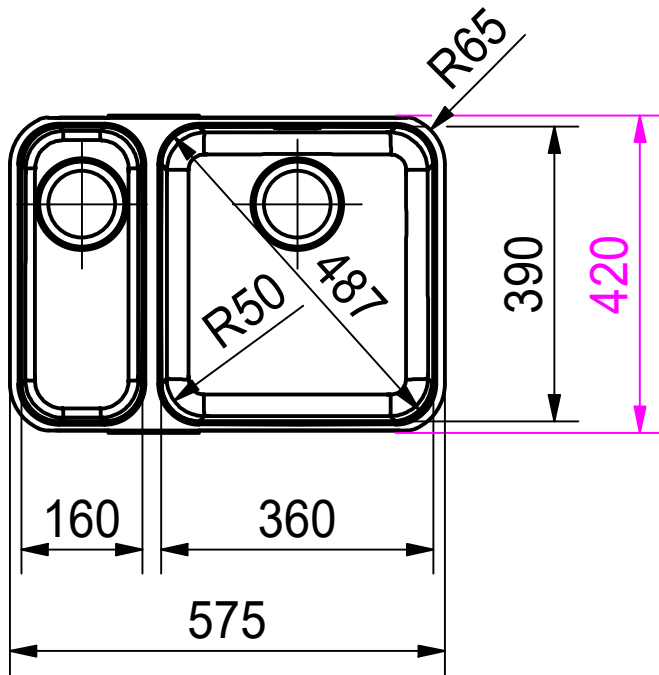

DT

Drawing No.	20166907	Revision	F
Drawn Date	28.01.2010		
These drawings and specifications are the property of NIRO-Plan AG and shall not be reproduced, copied or transferred to any third party without the prior written permission of NIRO-Plan AG, Aarburg, Switzerland			

Franke Küchentechnik AG
CH-4663 Aarburg
Phone: +41 62 787 31 31
Internet: www.franke.com

LAX 160D 3.5"
installing document

Sheet	Sheets
5	6